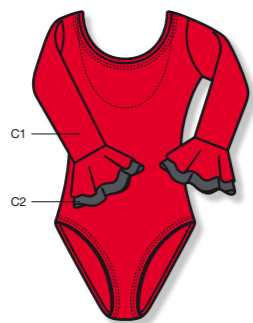

# Dance

Ref 9529  
286  
P31

LYCRA  
Colors p. 71

**1012** C1: Lycra  
C2: Polyamide-Helanca  
PRICE 1  
CAT 2 3 4  
SIZES 4 - 6 - 8 y/a/J  
10-12-14 y/a/J  
36-38-40-42  
44-46-48

**1021** PRICE 1  
CAT 2 3 4  
SIZES 4 - 6 - 8 y/a/J  
10-12-14 y/a/J  
36-38-40-42  
44-46-48

**1003** C1: Lycra  
C2: Pois  
PRICE 1  
CAT 2 3 4  
SIZES 4 - 6 - 8 y/a/J  
10-12-14 y/a/J  
36-38-40-42  
44-46-48

**1028** C1: Polyamide Helanca  
C2: Pois  
PRICE 1  
CAT 2 3 4  
SIZES 4 - 6 - 8 y/a/J  
10-12-14 y/a/J  
36-38-40-42  
44-46-48