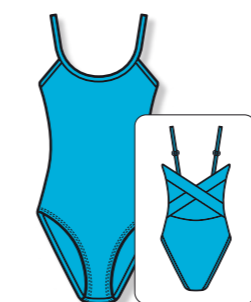

8212 ▶ 1 4 - 6 - 8 y/a/J PRICE 2 SIZES 10-12-14 y/a/J CAT 3 36-38-40-42	1106 ▶ 1 4 - 6 - 8 y/a/J PRICE 2 SIZES 10-12-14 y/a/J CAT 3 36-38-40-42	1112 ▶ 1 4 - 6 - 8 y/a/J PRICE 2 SIZES 10-12-14 y/a/J CAT 3 36-38-40-42	1104 ▶ 1 4 - 6 - 8 y/a/J PRICE 2 SIZES 10-12-14 y/a/J CAT 3 36-38-40-42