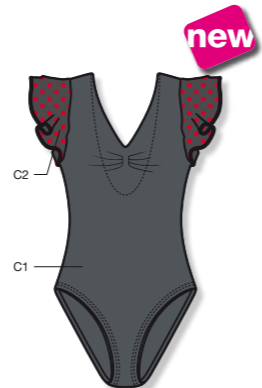

# Dance

Ref 9529  
286  
P31

LYCRA  
Colors p. 71

**1012** C1: Lycra  
C2: Polyamide-Helanca  
PRICE 1  
CAT 2 3 4  
SIZES 4 - 6 - 8 y/a/J  
10-12-14 y/a/J  
36-38-40-42  
44-46-48

**1021** PRICE 1  
CAT 2 3 4  
SIZES 4 - 6 - 8 y/a/J  
10-12-14 y/a/J  
36-38-40-42  
44-46-48