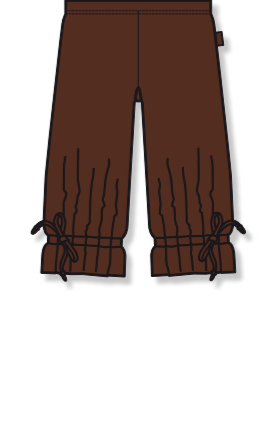

VISCOSE
Colors: p. 70

3646 PRICE 1
CAT 2 3 4
SIZES 4 - 6 - 8 y/a/J
10-12-14 y/a/J
36-38-40-42
44-46-48

3646 PRICE 1
CAT 2 3 4
SIZES 4 - 6 - 8 y/a/J
10-12-14 y/a/J
36-38-40-42
44-46-48

3653 PRICE 1
CAT 2 3 4
SIZES 4 - 6 - 8 y/a/J
10-12-14 y/a/J
36-38-40-42
44-46-48

3601 PRICE 1
CAT 2 3 4
SIZES 4 - 6 - 8 y/a/J
10-12-14 y/a/J
36-38-40-42
44-46-48