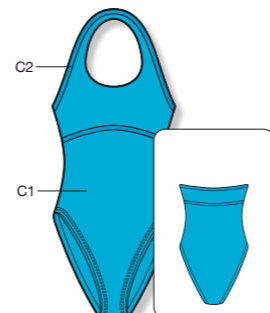

Ref. 1146 - moka