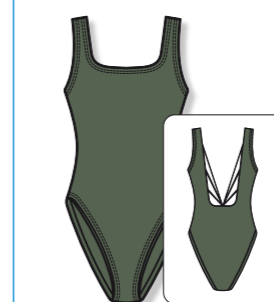

Double straps  
•Doubles bretelles  
•Dubbele schouderbandjes  
•Doppelte Träger

Double crossed straps  
•Doubles bretelles croisées  
•Dubbele gekruiste schouderbandjes  
•Doppelt gekreuzte Träger

LYCRA Colors: p. 71	<b>8938</b> ▶ 1 4 - 6 - 8 y/a/J PRICE 2 SIZES 10-12-14 y/a/J CAT 3 36-38-40-42	<b>8901</b> ▶ 1 4 - 6 - 8 y/a/J PRICE 2 SIZES 10-12-14 y/a/J CAT 3 36-38-40-42	<b>1148</b> ▶ 1 4 - 6 - 8 y/a/J PRICE 2 SIZES 10-12-14 y/a/J CAT 3 36-38-40-42	
	<b>MERYL &amp; SENSITIVE</b> Colors: p. 70 & 71	<b>1145</b> ▶ 1 4 - 6 - 8 y/a/J PRICE 2 SIZES 10-12-14 y/a/J CAT 3 36-38-40-42	<b>1170</b> ▶ 1 4 - 6 - 8 y/a/J PRICE 2 SIZES 10-12-14 y/a/J CAT 3 36-38-40-42	<b>1010</b> ▶ 1 4 - 6 - 8 y/a/J PRICE 2 SIZES 10-12-14 y/a/J CAT 3 36-38-40-42

Gathered front  
•Froncé devant  
•Vooraan gefronst  
•Geraffte Brustpartie

Gathered front  
•Froncé devant  
•Vooraan gefronst  
•Geraffte Brustpartie

Gathered front  
•Froncé devant  
•Vooraan gefronst  
•Geraffte Brustpartie

C1: LYCRA Colors: p. 71 C2: VELOURS Colors: p. 73	<b>8903</b> ▶ 1 4 - 6 - 8 y/a/J PRICE 2 SIZES 10-12-14 y/a/J CAT 3 36-38-40-42	<b>1154</b> ▶ 1 4 - 6 - 8 y/a/J PRICE 2 SIZES 10-12-14 y/a/J CAT 3 36-38-40-42	<b>1195</b> ▶ 1 4 - 6 - 8 y/a/J PRICE 2 SIZES 10-12-14 y/a/J CAT 3 36-38-40-42	<b>1139</b> ▶ 1 4 - 6 - 8 y/a/J PRICE 2 SIZES 10-12-14 y/a/J CAT 3 36-38-40-42	<b>1105</b> ▶ 1 4 - 6 - 8 y/a/J PRICE 2 SIZES 10-12-14 y/a/J CAT 3 36-38-40-42	<b>1115</b> ▶ 1 4 - 6 - 8 y/a/J PRICE 2 SIZES 10-12-14 y/a/J CAT 3 36-38-40-42
	<b>C1: MERYL &amp; SENDITIVE</b> Colors: p. 70 & 71 C2: VELOURS Colors: p. 73					